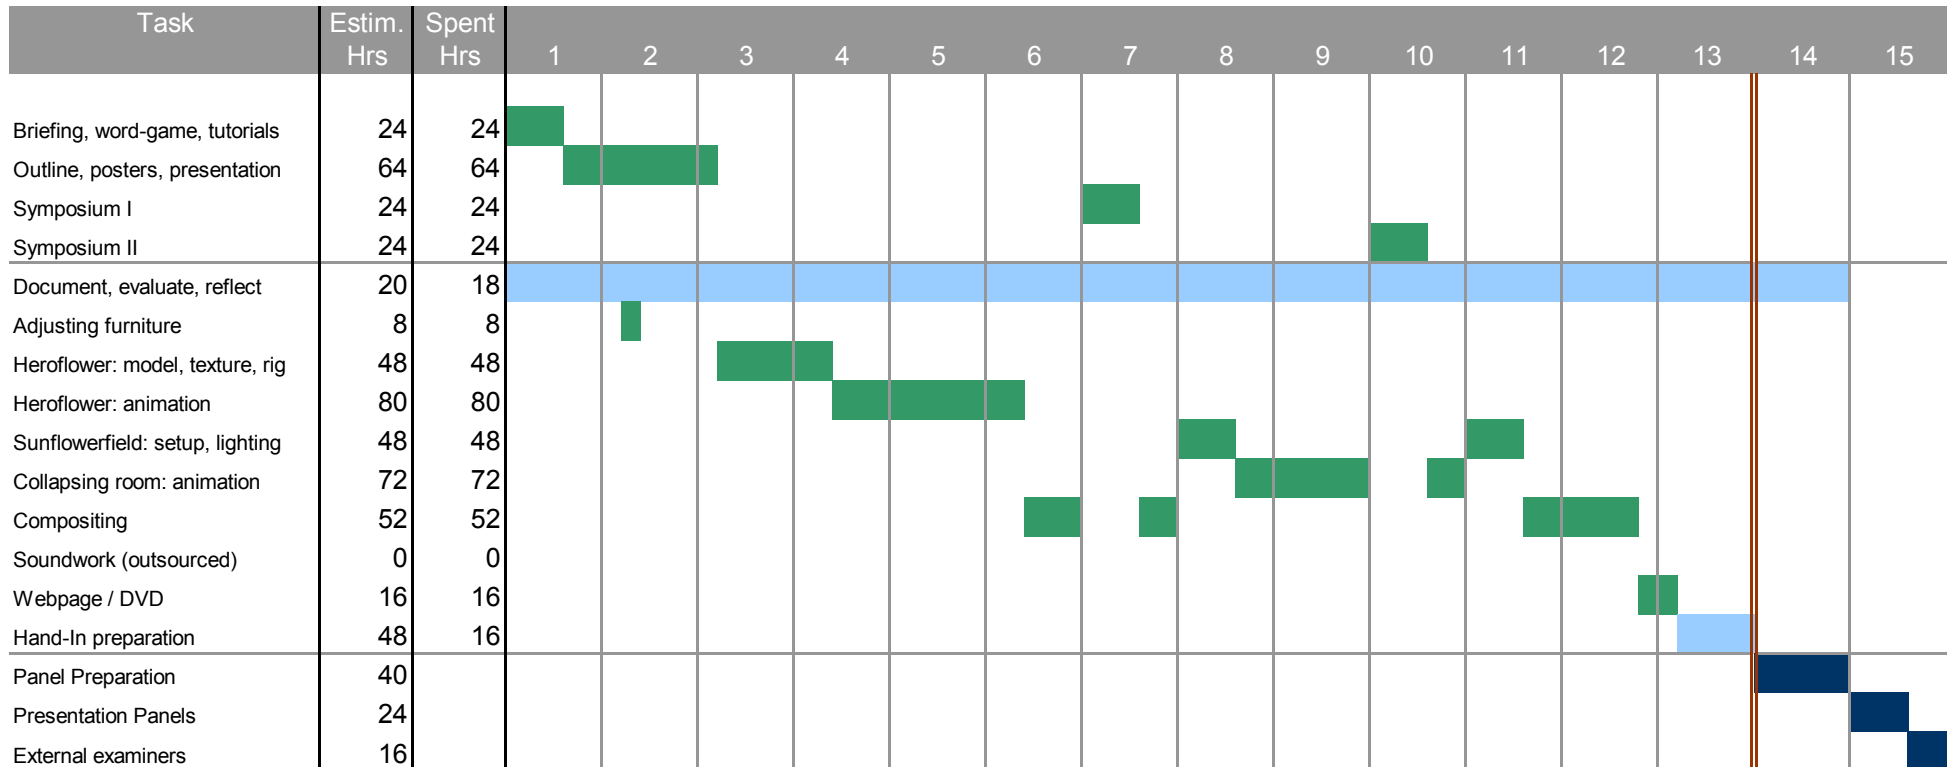

## Time planning

Hours	Estim.	Spent
Outline Hours	88	88
Production Hours	440	406
Presentation Hours	80	0
Total hours	608	494

Legend	
█ Not started yet	Hand-in date
█ In progress	
█ Completed	